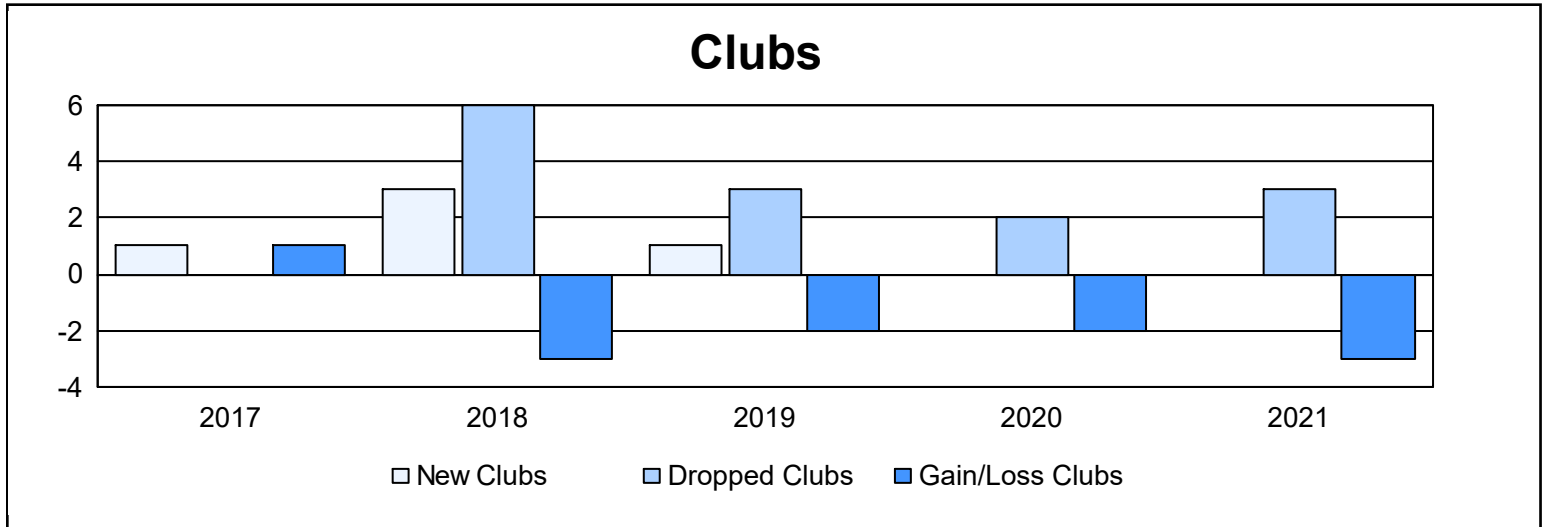

Year	New Clubs	Dropped Clubs	Gain/ Loss Clubs	New Members	Charter Members	Reinstate Members	Transfer Members	Total Member Added	Total Members Dropped	Gain/ Loss Members
2016-2017	1	0	1	74	26	5	3	108	111	-3
2017-2018	3	6	-3	50	77	15	1	143	184	-41
2018-2019	1	3	-2	68	25	11	7	111	183	-72
2019-2020	0	2	-2	36	6	1	5	48	96	-48
2020-2021	0	3	-3	34	6	27	3	70	144	-74
<b>Average</b>	<b>1</b>	<b>3</b>	<b>-2</b>	<b>52</b>	<b>28</b>	<b>12</b>	<b>4</b>	<b>96</b>	<b>144</b>	<b>-48</b>

### Membership Composition June 2021 Cumulative