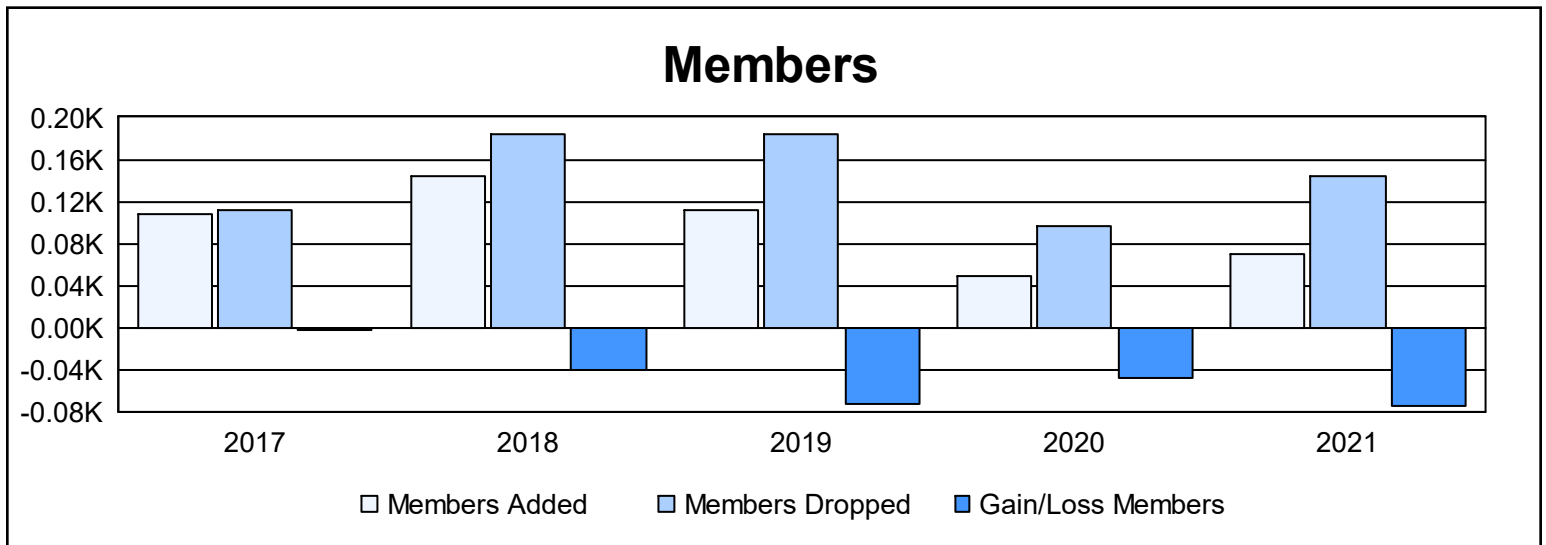

Year	New Clubs	Dropped Clubs	Gain/ Loss Clubs	New Members	Charter Members	Reinstate Members	Transfer Members	Total Member Added	Total Members Dropped	Gain/ Loss Members
2016-2017	1	0	1	74	26	5	3	108	111	-3
2017-2018	3	6	-3	50	77	15	1	143	184	-41
2018-2019	1	3	-2	68	25	11	7	111	183	-72
2019-2020	0	2	-2	36	6	1	5	48	96	-48
2020-2021	0	3	-3	34	6	27	3	70	144	-74
<b>Average</b>	<b>1</b>	<b>3</b>	<b>-2</b>	<b>52</b>	<b>28</b>	<b>12</b>	<b>4</b>	<b>96</b>	<b>144</b>	<b>-48</b>

### Membership Composition June 2021 Cumulative